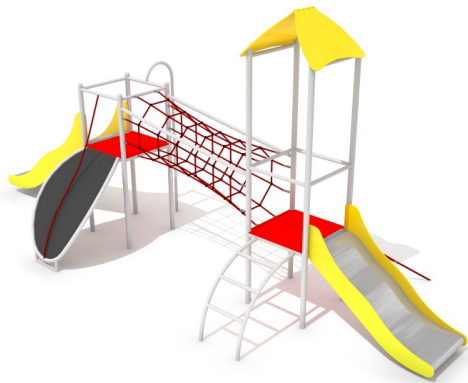

MARIGOLD

Code: GK-PA-102

Physical

Social-emotional

Cognitive

Sliding down

Hanging

Climbing

Crawling

Socialisation

Riding

Getting across

Description

Two-towers multifunctional climbing set. Its construction is based on galvanized and powder-painted pipes with a rounded profile. Floor of the platform covered by PE plate with anti-slip dots. It's equipped with polypropylene 16mm ropes reinforced with a steel core. The slide surface made of stainless steel, sides of the slide made of HDPE material. Optionally plastic slide can be fixed. Playground device dedicated to children in age 3-15 years old.

Playground device consists of

- 1x tower with roof
- 1x tower without roof
- 2x wavy slide
- 1x net tunnel
- 1x entrance climbing net
- 1x entrance ramp with supporting rope
- 1x curved entrance ladder
- 1 x fire pipe