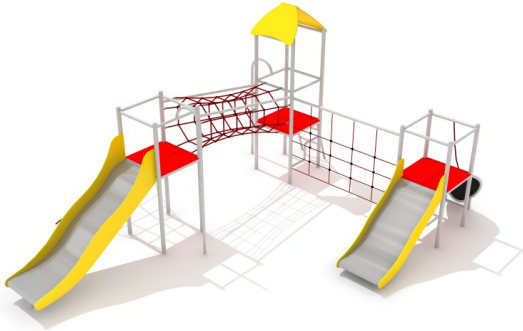

POPPY

Code: GK-PA-104

Physical

Social-emotional

Cognitive

Sliding down

Hanging

Climbing

Socialisation

Riding

Getting across

Description

Three-towers multifunctional climbing set. Its construction is based on galvanized and powder-painted pipes with rounded profile. Floor of the platform covered by PE plate with anti-slip dots. It's equipped with polypropylene 16mm ropes reinforced with a steel core. The slide surface made of stainless steel, sides of the slide made of HDPE material. Optionally plastic slide can be fixed. Playground device dedicated to children in age 3-15 years old.

Playground device consists of

- 1x tower with roof
- 2x tower without roof
- 2x wavy slide
- 1x net tunnel
- 1x net climbing wall
- 1x entrance ramp with supporting rope
- 1x entrance climbing net
- 1x straight entrance ladder
- 2x fire pipe